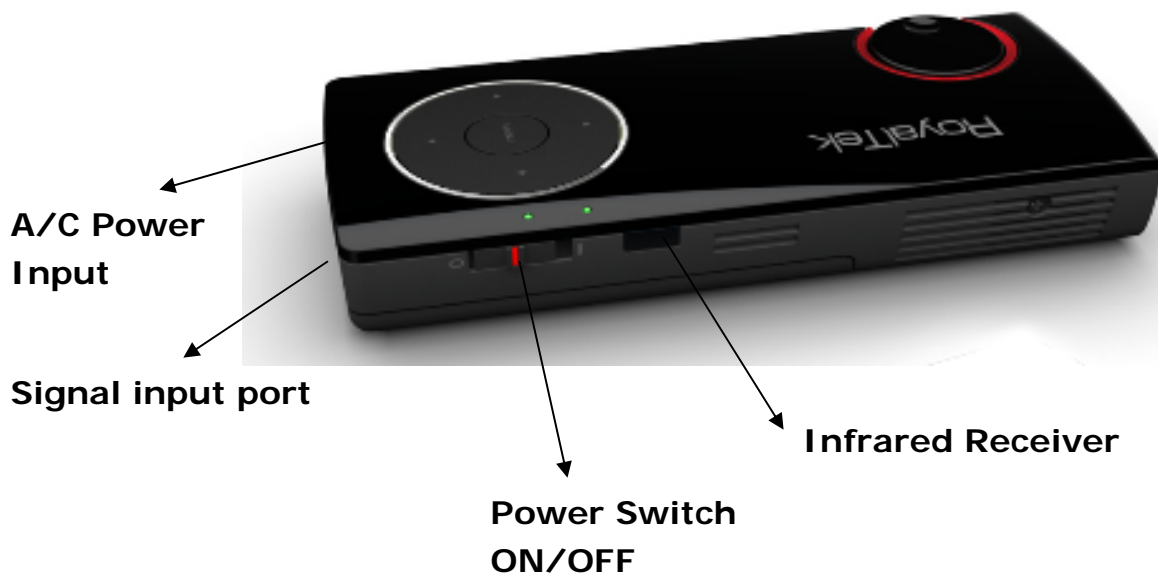

Outline Description

Fitting the battery

1. Slide the battery cover.

2. Insert the battery

3. Replace the battery cover and slide it up gently until hearing a click.

Accessory

RCA cable		VGA cable	
AC adaptor		Battery	
Carry pouch		Tripod	
Remote controller (Option)			

Key Pad

Function	Description
▲	Up/Luminance selection
▼	Down, CVBS mode/PC mode selection
◀	Left / Volume down
▶	Right / Volume up
MENU	Menu/Exit (Resume)

Remote Controller

Function	Description
Ⓜ	Suspend / Resume
🔇	Mute
▲	Normal mode : Luminance selection OSD mode : Up
▼	Normal mode : CVBS/PC input selection OSD mode : Down
◀	Left
▶	Right
MENU	Menu/Exit
📺	CVBS/PC input selection
AUTO	Using mode selection
+ VOL	Volume up
- VOL	Volume down

OSD (On Screen Display)

No source

Basic Functions

Function	Description
Input	Composite/PC
Luminance	0, 25, 50, 75, 100

PC - HV mode

Basic Functions

Function	Description
Input	Composite/PC
Luminance	0, 25, 50, 75, 100
Mode	User, Movie, P.P.T, Photo

* The RGB parameter can be adjusted for personal preferred (the sum of RGB parameter is 250)

Utility

Function	Description
Sleep Timer	OFF, 30, 60, 90, 120, 150Min
Key LED Time	ON, 5, 10, 15, 20, 25, 30sec
Auto Adjust	Auto adjust display
Auto Color	Auto adjust color
Language	English/Traditional Chinese
Reset	Factory default
FW Version	Show the Firmware version